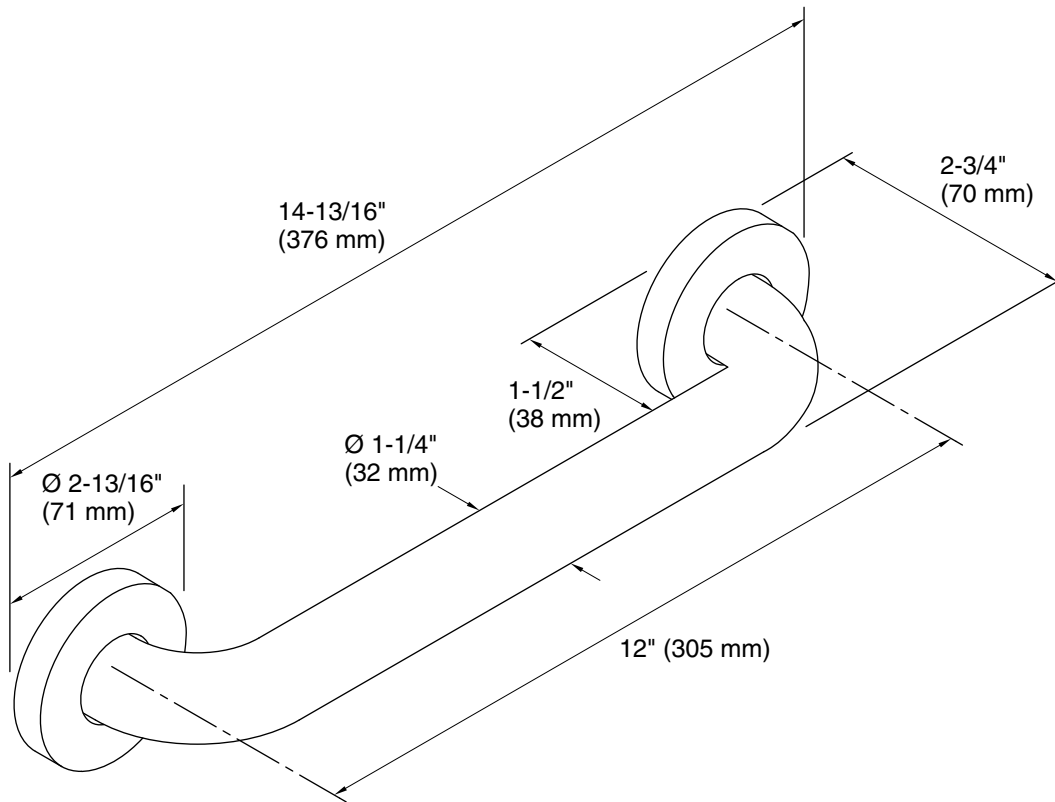

Technical Information

All product dimensions are nominal.

Material: Metal

Notes

Measure your actual product for roughing-in details.

WARNING: Risk of personal injury. The wall plates on the grab bar must be mounted to a brace between the wall studs. This will ensure that the weight of the user is adequately supported.